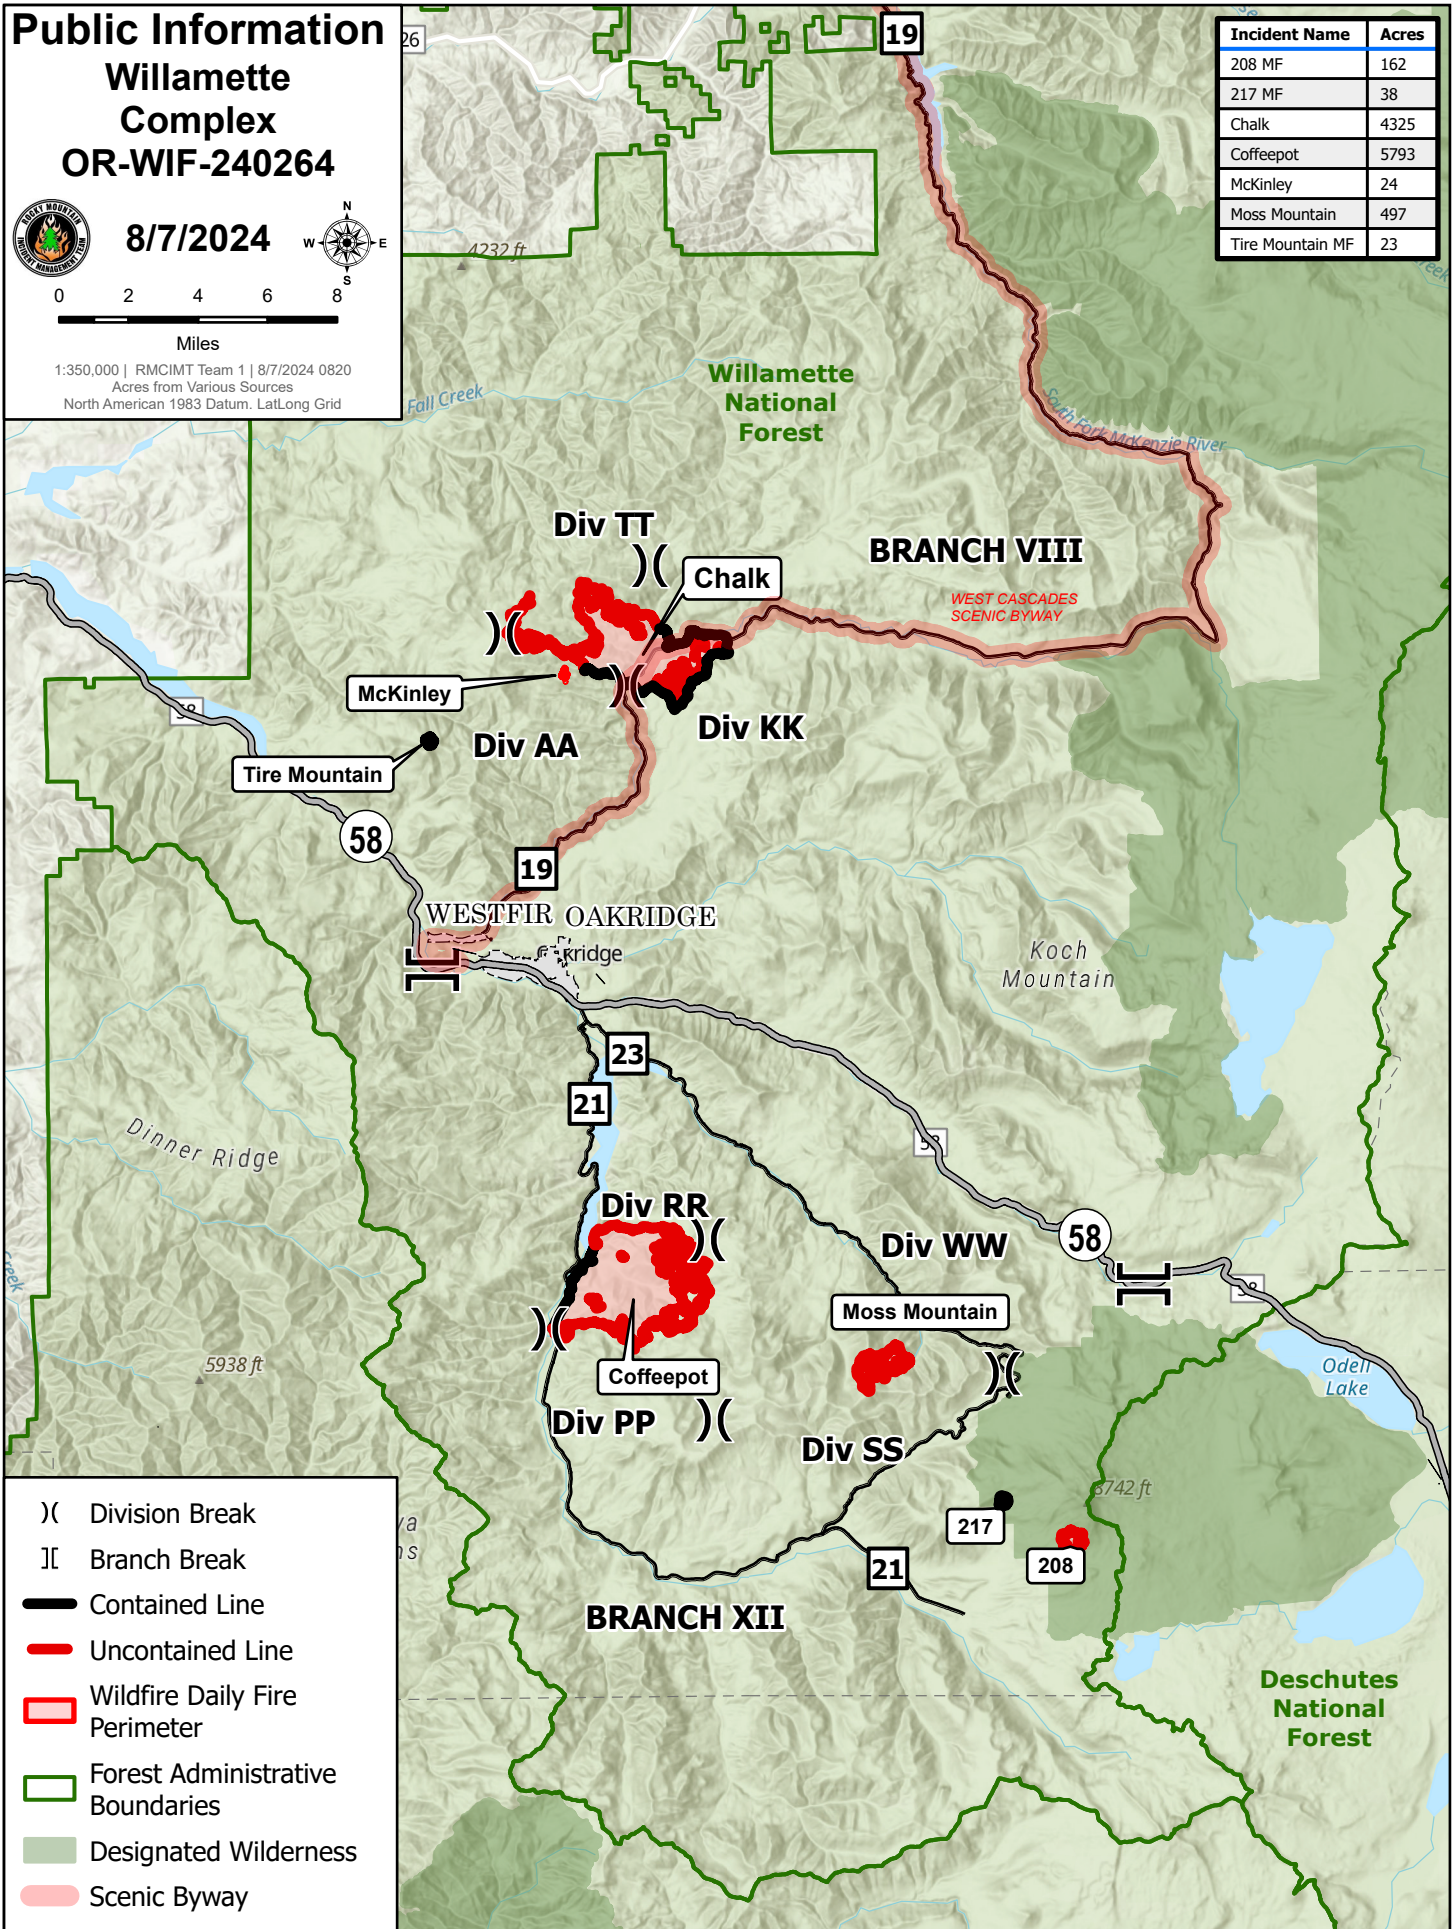

**Public Information**  
**Willamette**  
**Complex**  
**OR-WIF-240264**

**8/7/2024**

0 2 4 6 8  
Miles

1:350,000 | RMCIMT Team 1 | 8/7/2024 0820  
 Acres from Various Sources  
 North American 1983 Datum, LatLong Grid

Incident Name	Acres
208 MF	162
217 MF	38
Chalk	4325
Coffeepot	5793
McKinley	24
Moss Mountain	497
Tire Mountain MF	23

- ) ( Division Break
- || Branch Break
- Contained Line
- Uncontained Line
- ▭ Wildfire Daily Fire Perimeter
- ▭ Forest Administrative Boundaries
- ▭ Designated Wilderness
- ▭ Scenic Byway